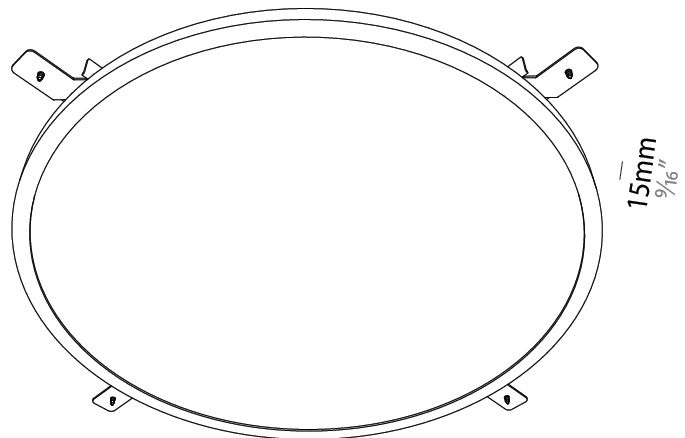

PROJECT	_____
TYPE	_____
SPECIFIER	_____
QUANTITY	_____
DATE	_____

ORBITAL RECESSED

A56184- _____ - _____
base number   Color   Finish
                         Temperature   Options

1. To build a product code in our configurator select the specify button on the base model # product page
2. To build a manual product code on this datasheet choose from the options listed below in blue font and add the suffix to the base model #

GENERAL

Series: Orbital
Brand: Ivela
Division: Architectural
Mounting Type: Recessed
Mounting Location: Ceiling
Subcategory: Panels

PHYSICAL

Shape: Round
Diameter (mm): 1216
Diameter (in): 47 ⁷/₈
Height (mm): 19
Height (in): 3/4
Light Distribution: Direct
Diffuser: PMMA - Opal
Fixture Finish: WHI / BLK / GLD
Fixture Material: Aluminum

ELECTRICAL

Lamp Type: LED
Input Wattage (W): 76
Dimming: Tri-Mode (Non-Dimming and Phase Dimming (120Vac only) and 0-10V Dimming)
Driver Included: No
Driver Location: Remote
Driver Type: Constant Voltage - Universal
Driver Class: Class 2
Input Voltage (V): 120 - 277
Output Voltage (V): 24

LED

Color Temperature (°K): 2700 / 3000 / 4000
Max. Delivered Lumen (lm): 5472 / 5700 / 6042
Nominal Lumen (lm): 9120 / 9500 / 10070
CRI: >93 CRI
Lamp Life (hrs): 50000

OPTICAL

RATINGS AND CERTIFICATIONS

Certified By: CSA Certified to UL and CSA Standards
IP rating: IP20

Ø1216mm 47 ⁷/₈"