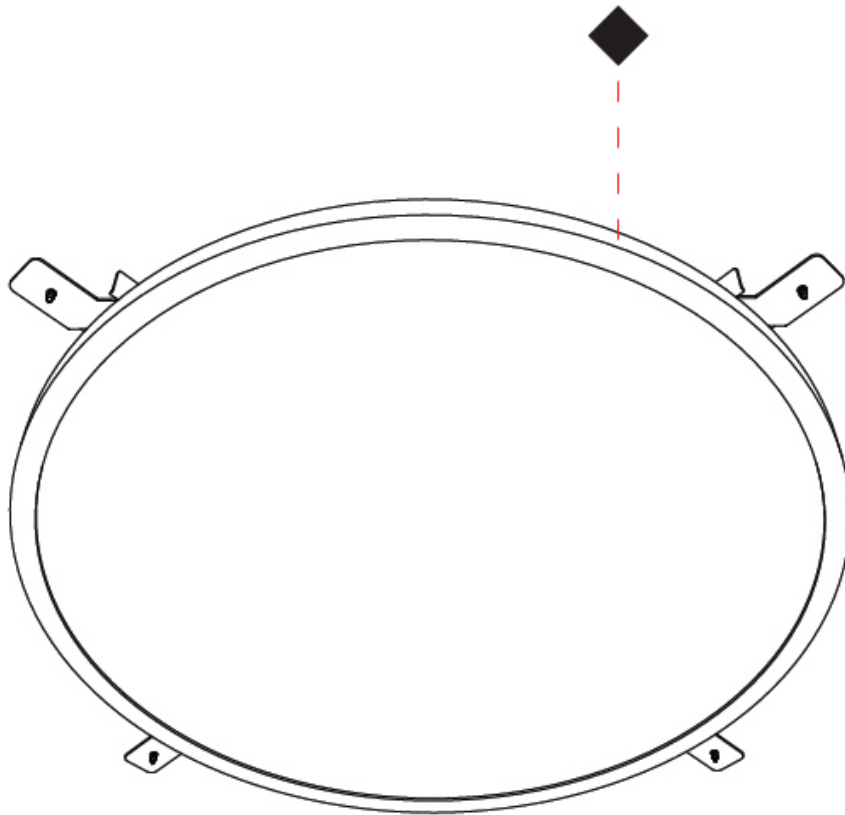

ORBITAL RECESSED

A56182-

PROJECT	_____
TYPE	_____
SPECIFIER	_____
QUANTITY	_____
DATE	_____