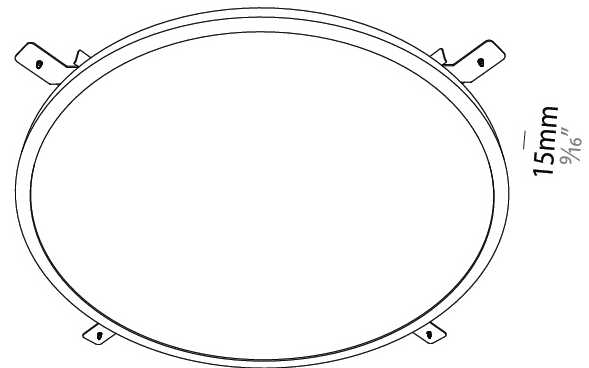

PROJECT	_____
TYPE	_____
SPECIFIER	_____
QUANTITY	_____
DATE	_____

ORBITAL RECESSED

A56182- _____ - _____

base number   Color   Finish
Temperature   Options

1. To build a product code in our configurator select the specify button on the base model # product page
2. To build a manual product code on this datasheet choose from the options listed below in blue font and add the suffix to the base model #

GENERAL

Series: Orbital
Brand: Ivela
Division: Architectural
Mounting Type: Recessed
Mounting Location: Ceiling
Subcategory: Panels

PHYSICAL

Shape: Round
Diameter (mm): 707
Diameter (in): 287 ¹³/₁₆
Height (mm): 15
Height (in): 9/16
Light Distribution: Direct
Diffuser: PMMA - Opal
Fixture Finish: WHI / BLK / GLD
Fixture Material: Aluminum

ELECTRICAL

Lamp Type: LED
Input Wattage (W): 44
Dimming: Tri-Mode (Non-Dimming and Phase Dimming (120Vac only) and 0-10V Dimming)
Driver Included: No
Driver Location: Remote
Driver Type: Constant Voltage - Universal
Driver Class: Class 2
Input Voltage (V): 120 - 277
Output Voltage (V): 24

LED

Color Temperature (°K): 2700 / 3000 / 4000
Max. Delivered Lumen (lm): 3168 / 3300 / 3498
Nominal Lumen (lm): 5280 / 5500 / 5830
CRI: >93 CRI
Lamp Life (hrs): 50000

OPTICAL

RATINGS AND CERTIFICATIONS

Certified By: CSA Certified to UL and CSA Standards
IP rating: IP20

Ø707mm 27 ¹³/₁₆"

15mm
⁹/₁₆"